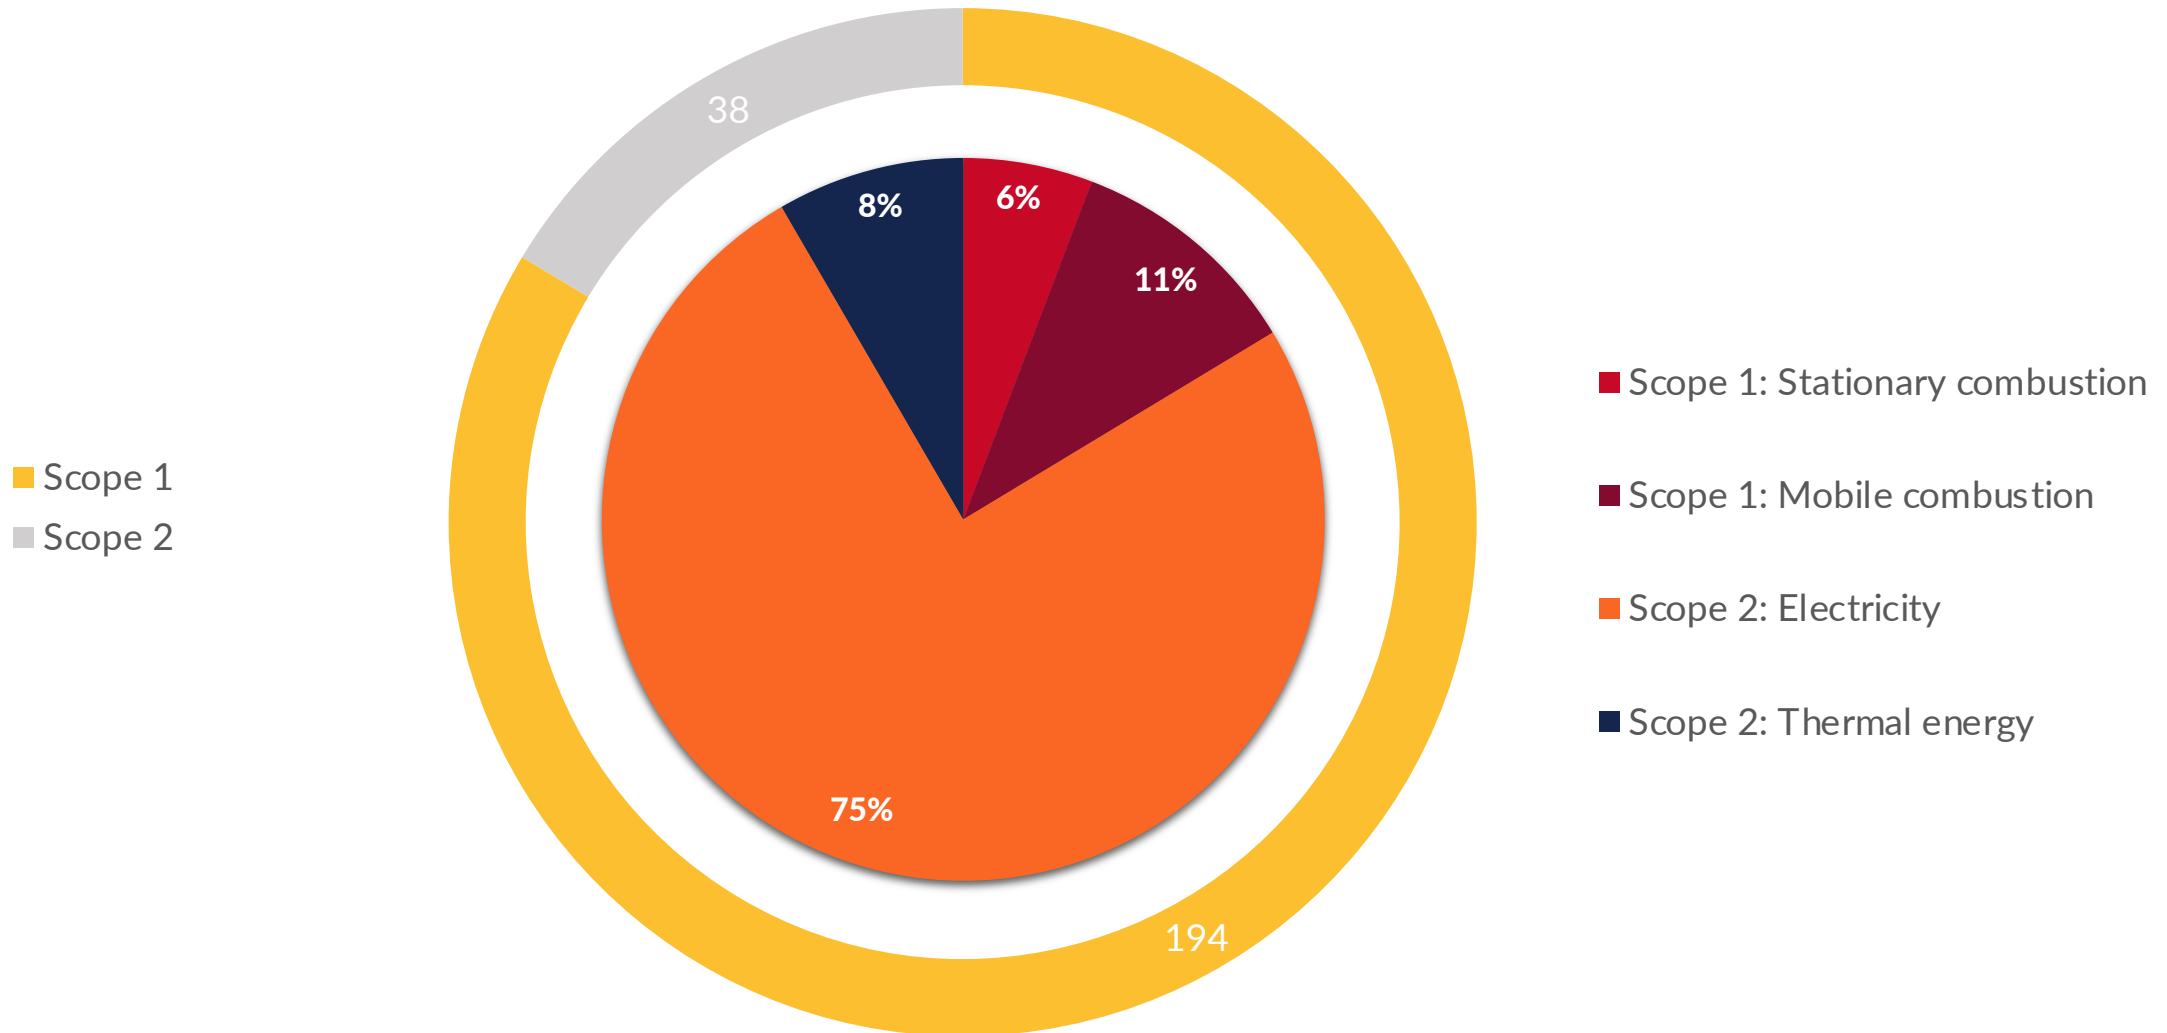

Carbon Footprint Report 2023

Software Mind in Poland

GHG Emissions per Scope (tCO₂e)

Total GHG emissions

232

tCO₂eq