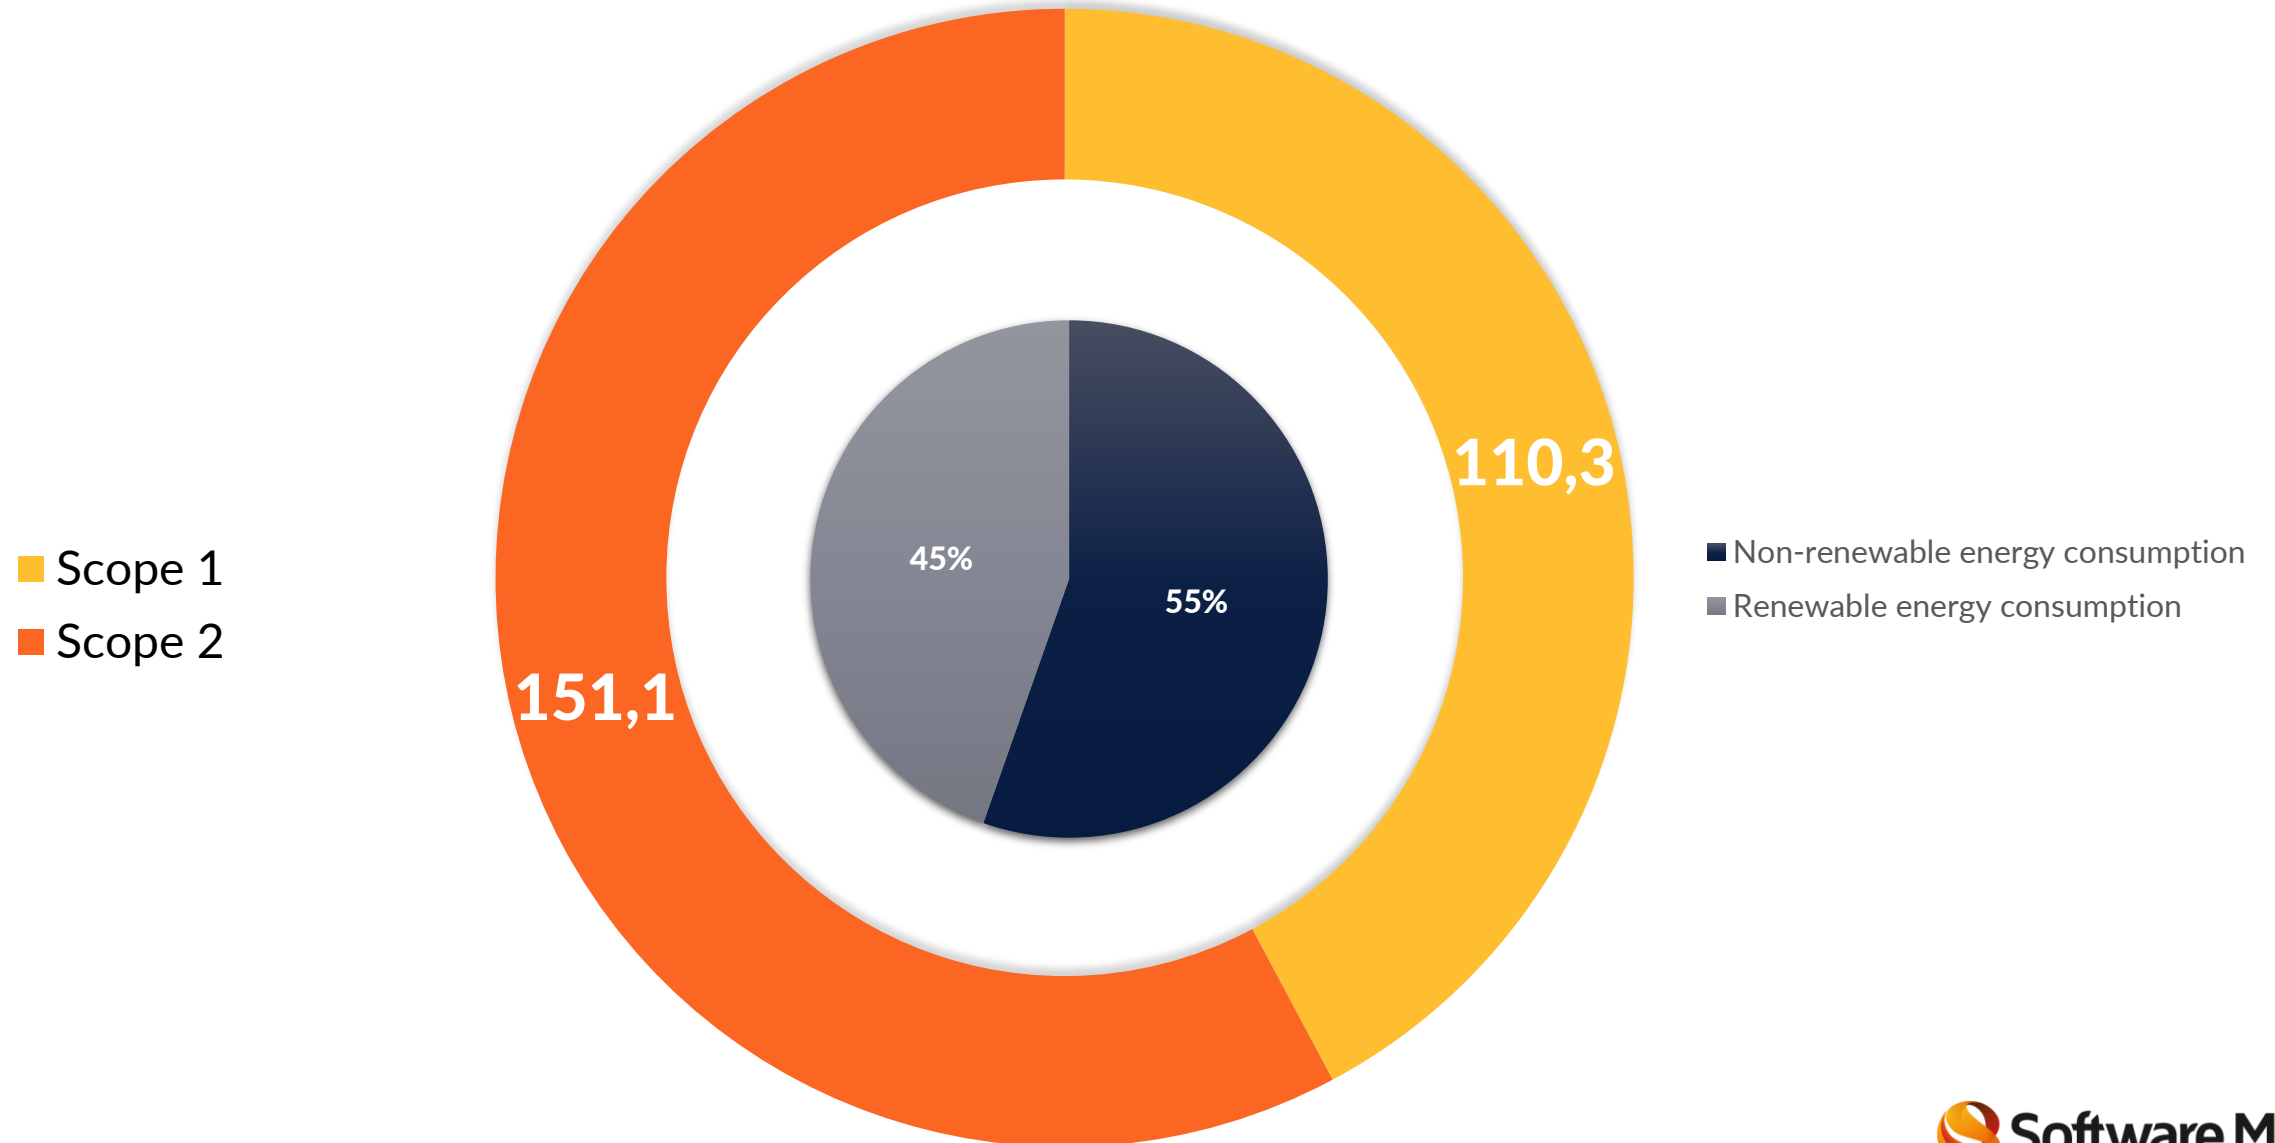

2024

Carbon Footprint Report

Software Mind Group

GHG Emissions per Scope (tCO₂e)

Total GHG emissions

261,4

tCO₂e