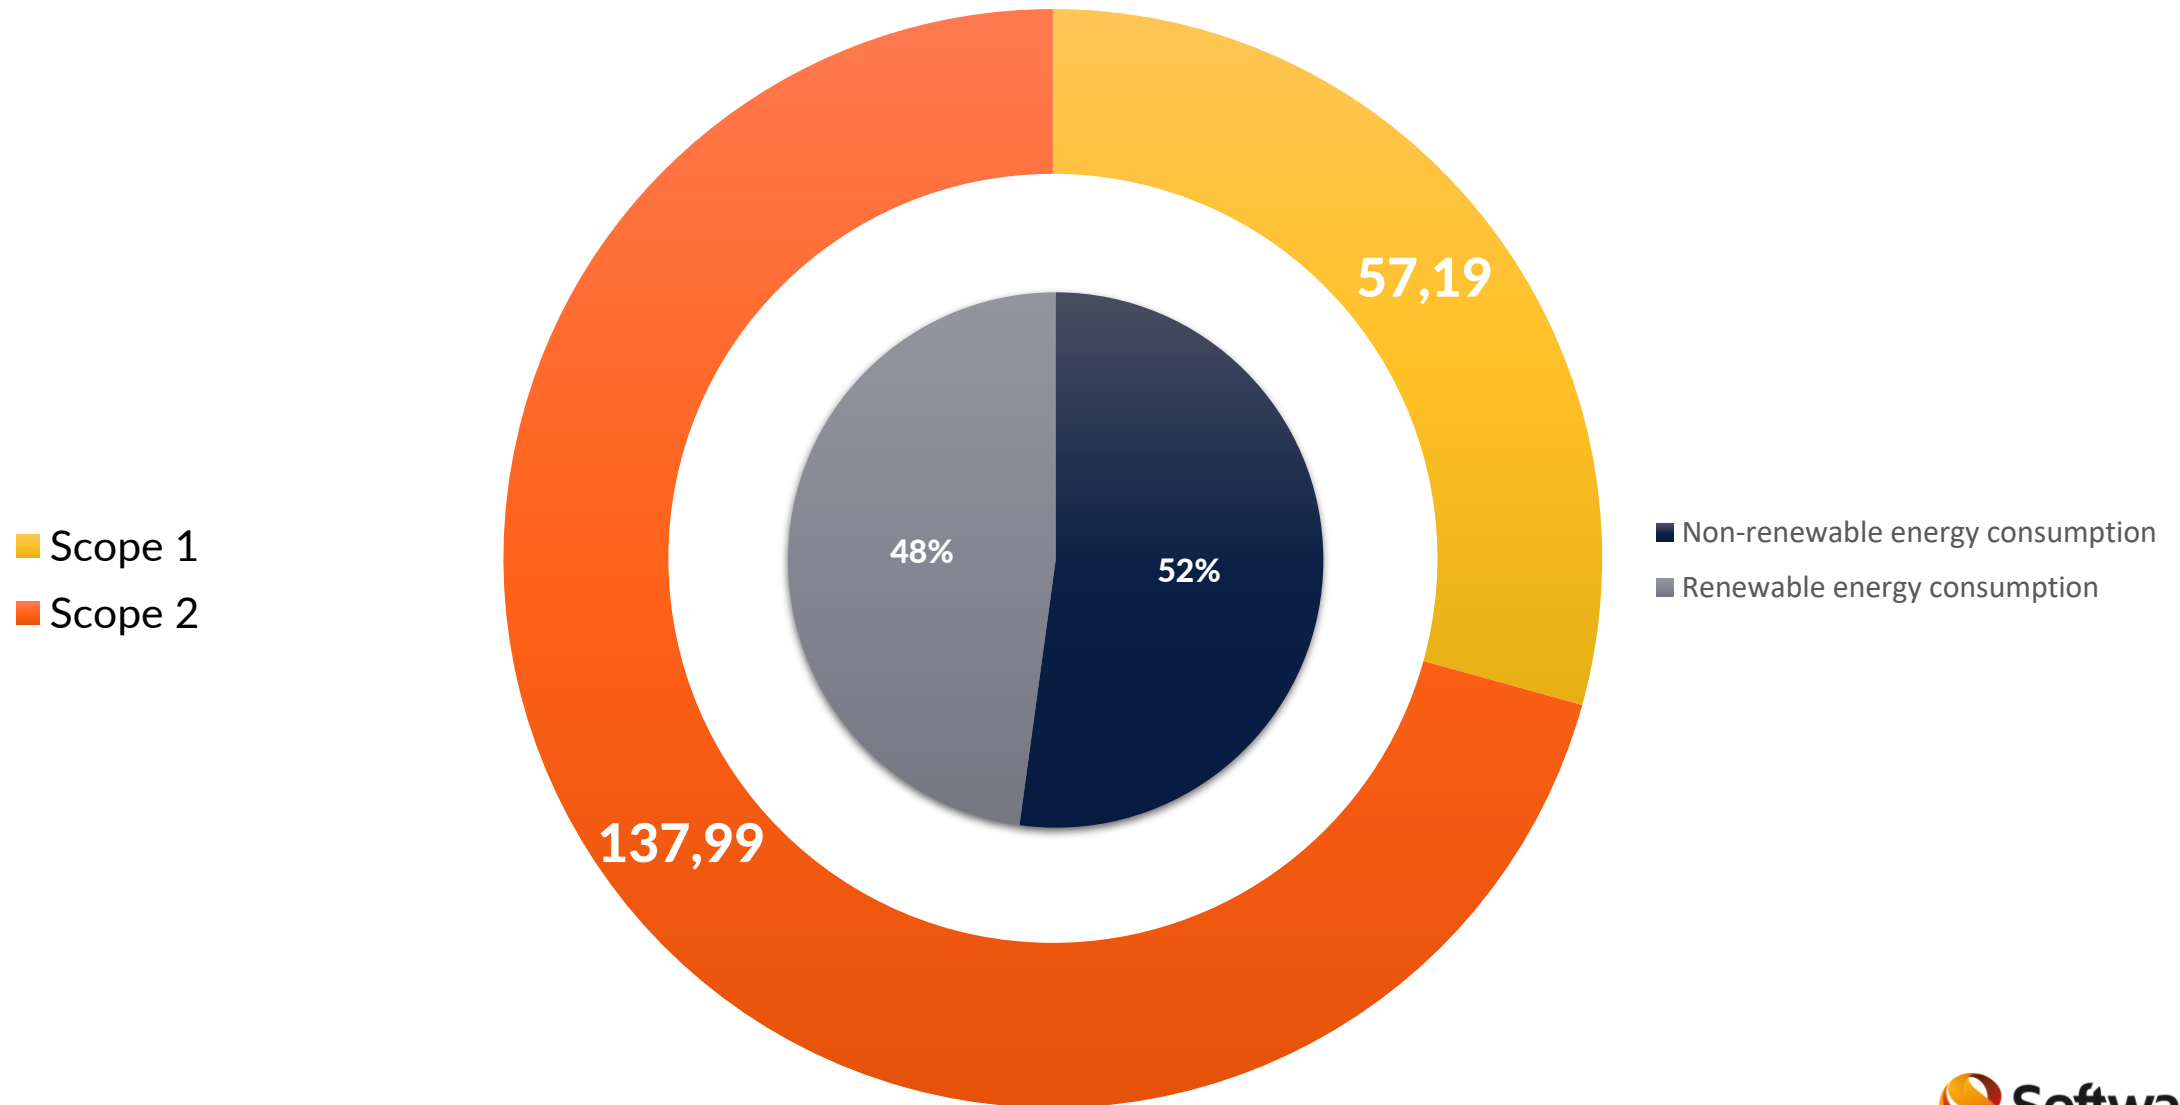

2025

Carbon Footprint Report

Software Mind Group

GHG Emissions per Scope (tCO₂e)

Total GHG emissions

195,18

tCO₂e